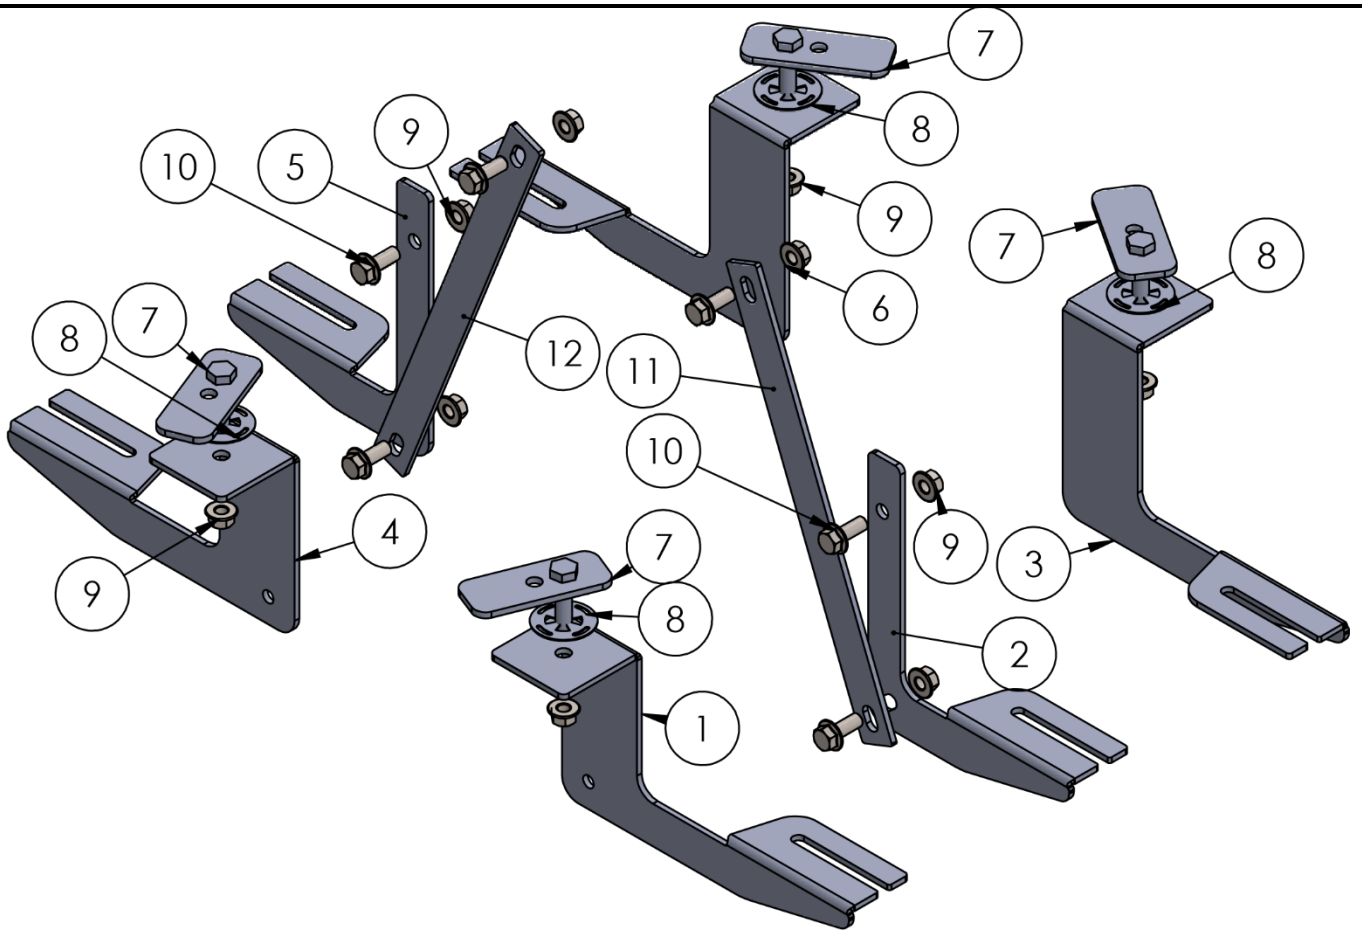

333 5 – RENAULT MASTER

2020 -

PRESENT/SONRASI

PRODUCT /ÜRÜN : 850 – AB-NS

ITEM NO.	PART NUMBER	QTY.
1	3335850F0B Driver	1
2	3335850C0B Driver	1
3	3335850B0B Driver	1
4	3335850F0B Passenger	1
5	3335850C0B Passenger	1
6	3335850B0B Passenger	1
7	HTC 239 - M10X30 (5X40X100)	4
8	HTC 269 - CLIPS (M10)	4
9	M10 Flange Nut	10
10	M10x25 Flange Bolt	6
11	3335850 C1 Driver	1
12	3335850 C1 Passenger	1